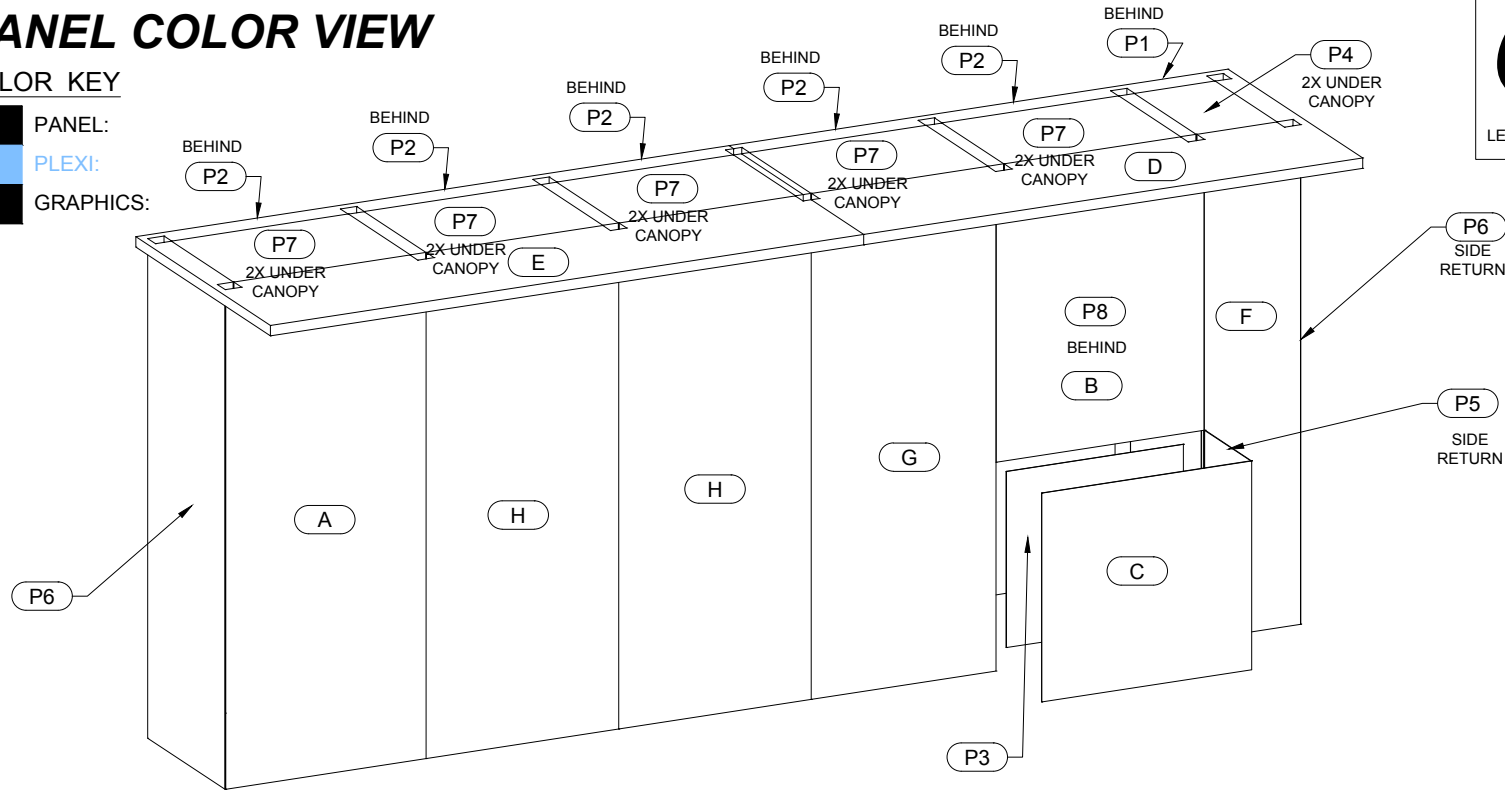

PANEL COLOR VIEW

COLOR KEY

- PANEL:
- PLEXI:
- GRAPHICS:

QTY 2

LEGENDS INCLUDE PARTS TO BUILD 2 TOTAL UNITS

Non-Art Panels (x2)							
#	Qty	Part Number	Color A	Color B	Length	Height	Note
P1	2	MC-2242	White	White	16 3/4 [427]	88 1/4 [2242]	Trovicel
P2	10	ME-2242	White	White	36 1/4 [922]	88 1/4 [2242]	Trovicel
P3	2	ME-872	White	White	36 1/4 [922]	34 3/8 [872]	Trovicel
P4	4	PNL_415-662	White	White	16 3/8 [415]	26 1/8 [662]	Gator51
P5	2	PNL_492-1020	White	White	19 3/8 [492]	40 1/8 [1020]	Trovicel
P6	4	PNL_822-2385	White	White	32 3/8 [822]	93 7/8 [2385]	Trovicel
P7	20	PNL_910-662	White	White	35 7/8 [910]	26 1/8 [662]	Gator51
P8	2	PNL_910-910	White	White	35 7/8 [910]	35 7/8 [910]	Melamin-13 Mntr Brkt, Biscuits, In Channel

Art Panels (x2)										
#	Qty	Part Number	Color A	Color B	Art	Length	Height	Material	Note	
A	2	PNL_1030-2385	White	White	S	40 1/2 [1030]	93 7/8 [2385]	Trovicel	Art	
B	2	PNL_1070-1370	White	White	S	42 1/8 [1070]	53 7/8 [1370]	Trovicel	Art	
C	2	PNL_1079-1020	White	White	S	42 1/2 [1079]	40 1/8 [1020]	Trovicel	Art	
D	2	PNL_2565-1435	White	White	S	101 [2565]	56 1/2 [1435]	Gator51	No Art, 8 Notches, See Dwg	
E	2	PNL_3050-1435	White	White	S	120 1/8 [3050]	56 1/2 [1435]	Gator51	No Art, 8 Notches, See Dwg	
F	2	PNL_495-2385	White	White	S	19 1/2 [495]	93 7/8 [2385]	Trovicel	Art	
G	2	PNL_950-2385	White	White	S	37 3/8 [950]	93 7/8 [2385]	Trovicel	Art	
H	4	PNL_990-2385	White	White	S	39 [990]	93 7/8 [2385]	Trovicel	Art	

Drawing Name: A03_Platinum Package
Show Code: T165960918
Venue: Hyatt Regency Hill Country Resort & Spa

Show Name: Best Practices for Oil & Gas
Designer: A. BECKER
Account Exec: O. SHAIKH
Date: 4/11/2018
Rev. Date: 8/21/2018

Shepard Expo • shepardes.com
1531 Carroll Dr. NW | Tel: 404.720.8600
Atlanta, GA 30318 | Fax: 404.720.8750