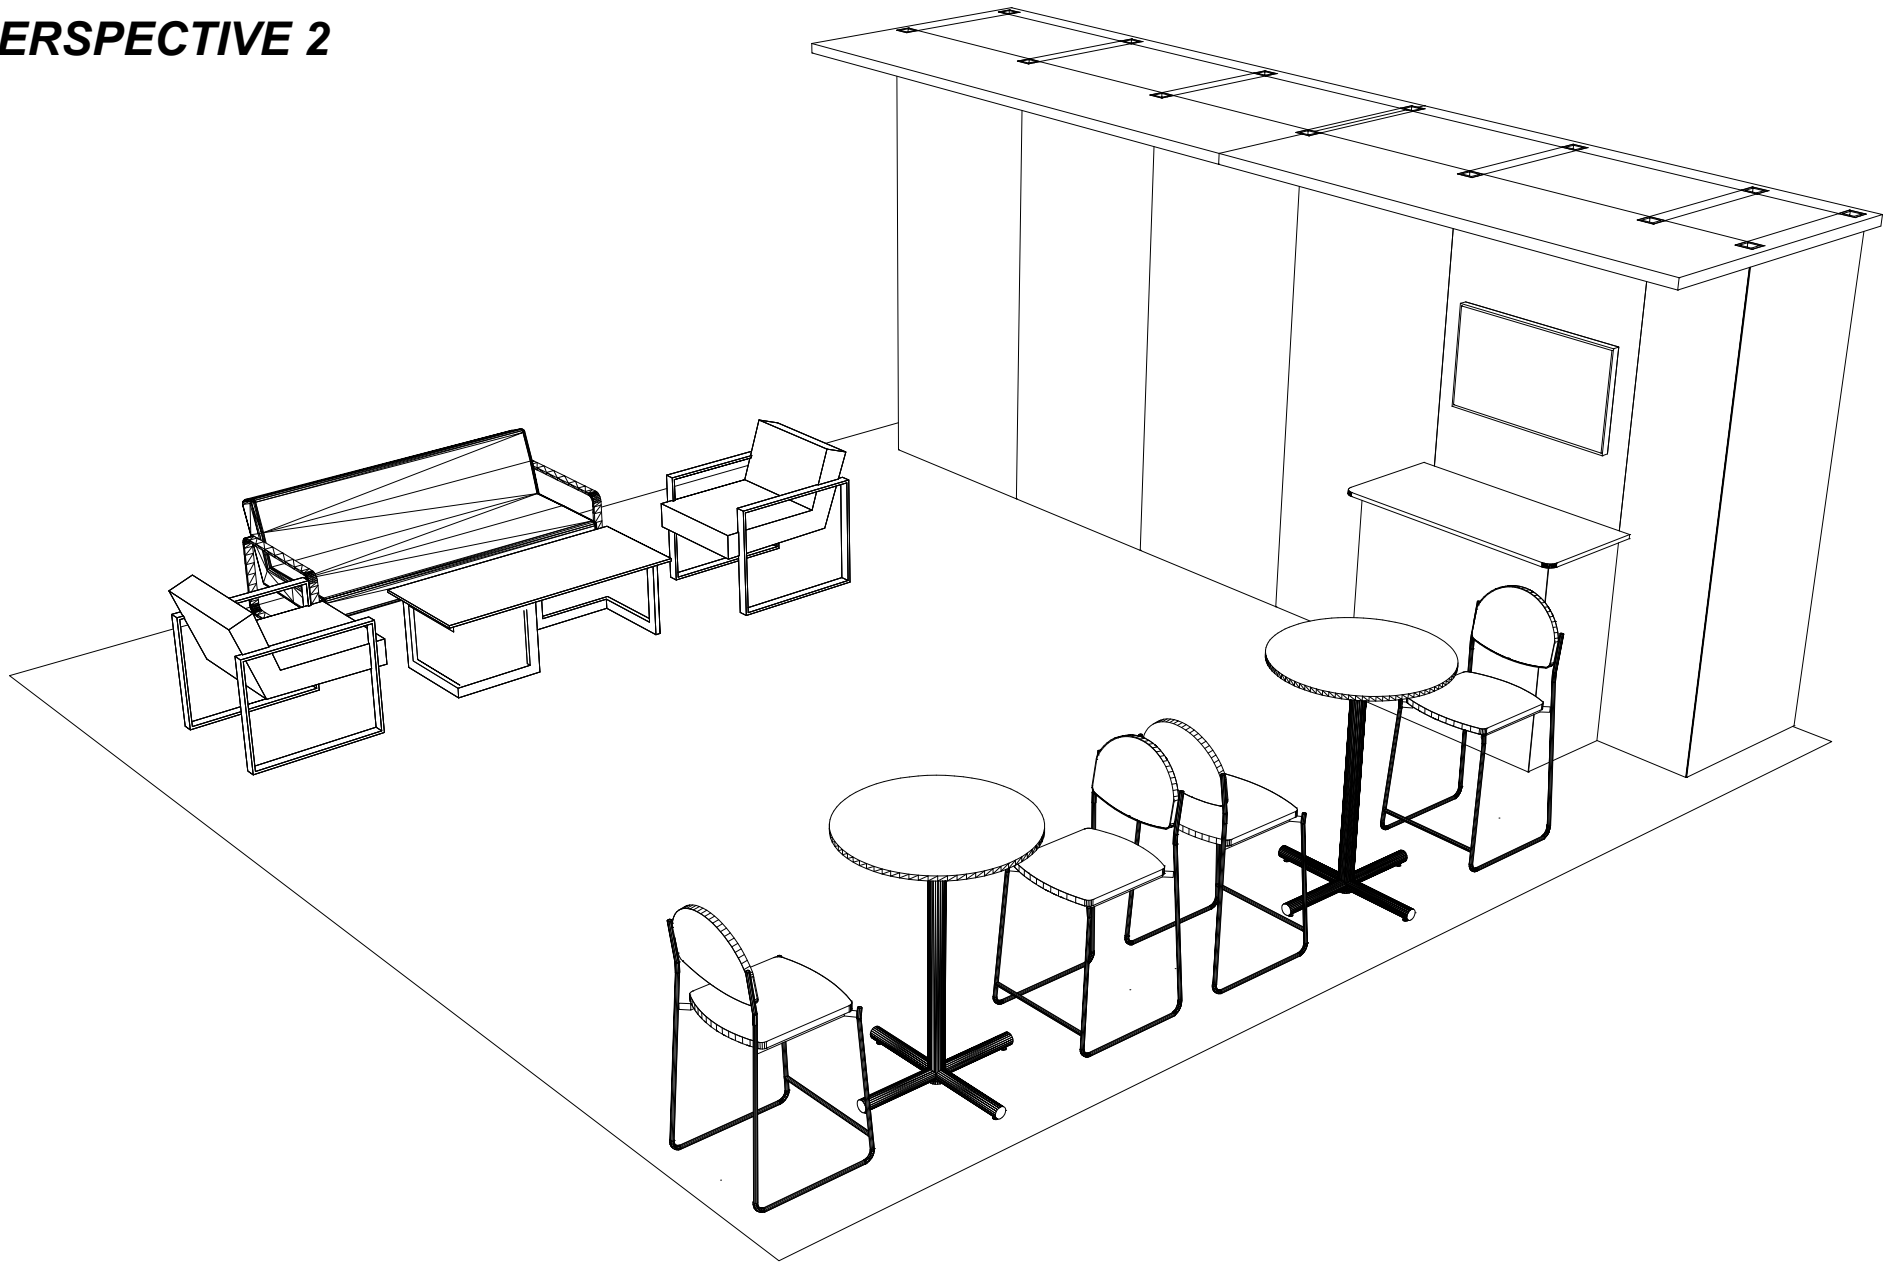

PERSPECTIVE 2

Drawing Name: A03_Platinum Package
Show Code: T165960918
Venue: Hyatt Regency Hill Country Resort & Spa

Show Name: Best Practices for Oil & Gas
Designer: A. BECKER
Account Exec: O. SHAIKH
Date: 4/11/2018
Rev. Date: 8/21/2018