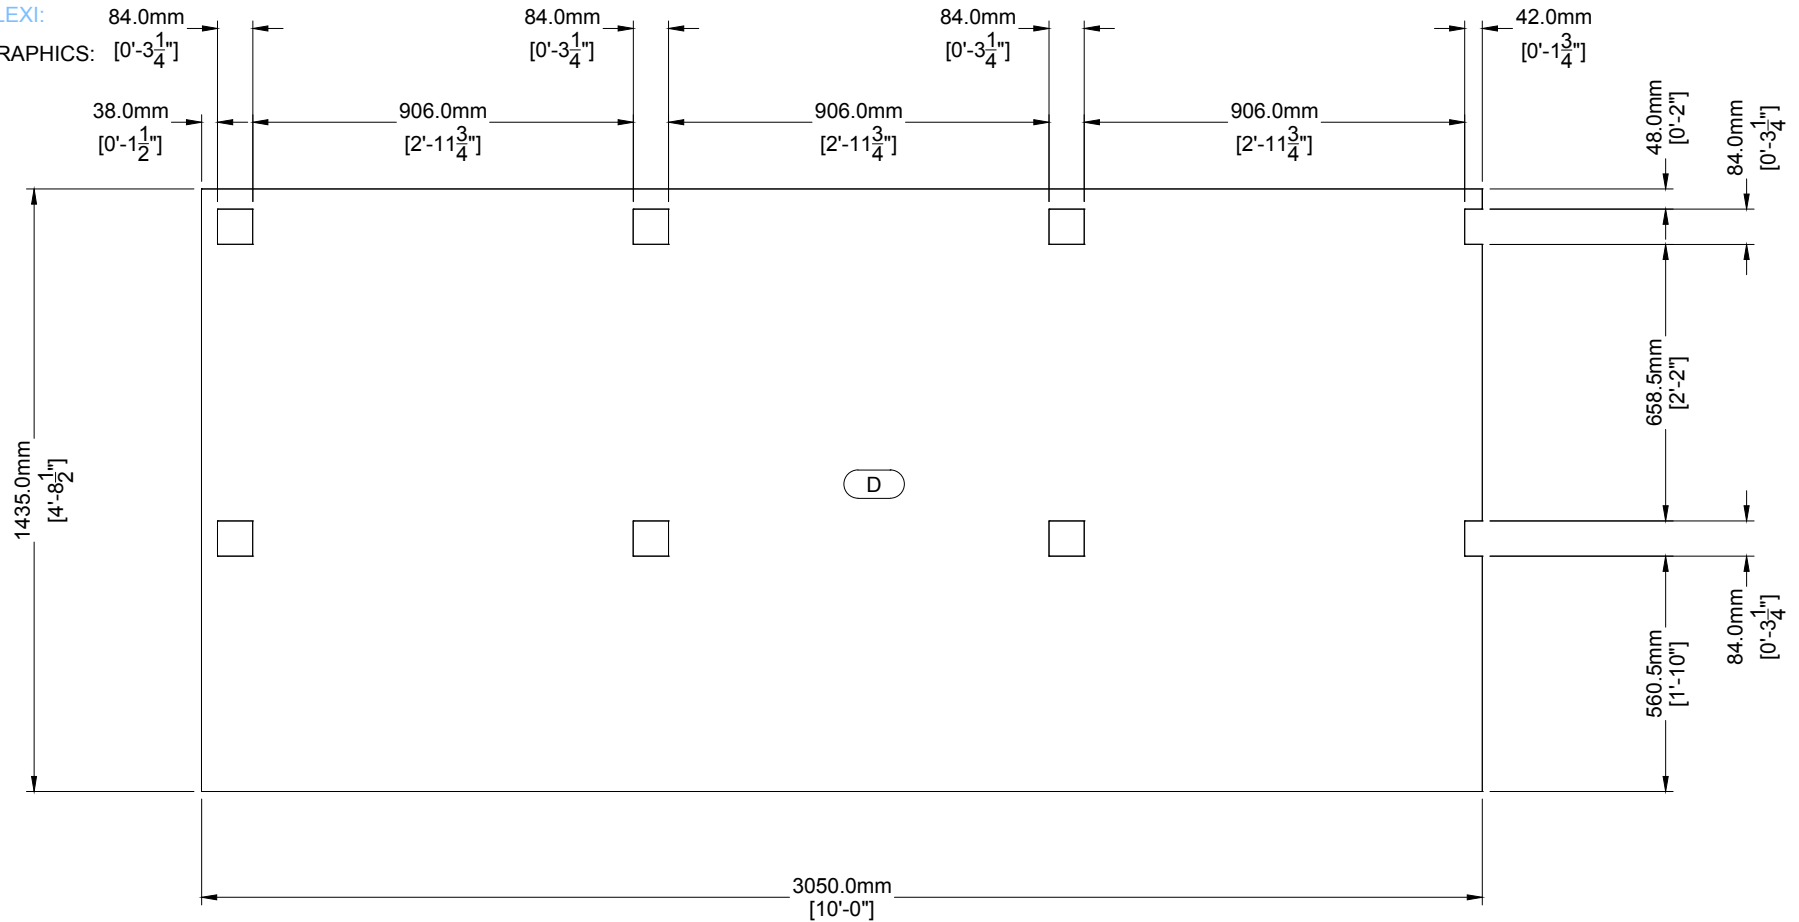

ROUTED CANOPY PATHS - PG.1

COLOR KEY

- PANEL:
- PLEXI:
- GRAPHICS:

Non-Art Panels (x2)								
#	Qty	Part Number	Color A	Color B	Length	Height	Material	Note
P1	2	MC-2242	White	White	16 3/4 [427]	88 1/4 [2242]	Trovicel	
P2	10	ME-2242	White	White	36 1/4 [922]	88 1/4 [2242]	Trovicel	
P3	2	ME-872	White	White	36 1/4 [922]	34 3/8 [872]	Trovicel	
P4	4	PNL_415-662	White	White	16 3/8 [415]	26 1/8 [662]	Gator51	
P5	2	PNL_492-1020	White	White	19 3/8 [492]	40 1/8 [1020]	Trovicel	
P6	4	PNL_822-2385	White	White	32 3/8 [822]	93 7/8 [2385]	Trovicel	
P7	20	PNL_910-662	White	White	35 7/8 [910]	26 1/8 [662]	Gator51	
P8	2	PNL_910-910	White	White	35 7/8 [910]	35 7/8 [910]	Melamin-13	Mntr Brkt, Biscuits, In Channel

Art Panels (x2)									
#	Qty	Part Number	Color A	Color B	Art	Length	Height	Material	Note
A	2	PNL_1030-2385	White	White	S	40 1/2 [1030]	93 7/8 [2385]	Trovicel	Art
B	2	PNL_1070-1370	White	White	S	42 1/8 [1070]	53 7/8 [1370]	Trovicel	Art
C	2	PNL_1079-1020	White	White	S	42 1/2 [1079]	40 1/8 [1020]	Trovicel	Art
D	2	PNL_2565-1435	White	White	S	101 [2565]	56 1/2 [1435]	Gator51	No Art, 8 Notches, See Dwg
E	2	PNL_3050-1435	White	White	S	120 1/8 [3050]	56 1/2 [1435]	Gator51	No Art, 8 Notches, See Dwg
F	2	PNL_495-2385	White	White	S	19 1/2 [495]	93 7/8 [2385]	Trovicel	Art
G	2	PNL_950-2385	White	White	S	37 3/8 [950]	93 7/8 [2385]	Trovicel	Art
H	4	PNL_990-2385	White	White	S	39 [990]	93 7/8 [2385]	Trovicel	Art

Drawing Name: A03_Platinum Package
Show Code: T165960918
Venue: Hyatt Regency Hill Country Resort & Spa

Show Name: Best Practices for Oil & Gas
Designer: A. BECKER
Account Exec: O. SHAIKH
Date: 4/11/2018
Rev. Date: 8/21/2018

Shepard Expo • shepardes.com
1531 Carroll Dr. NW | Tel: 404.720.8600
Atlanta, GA 30318 | Fax: 404.720.8750