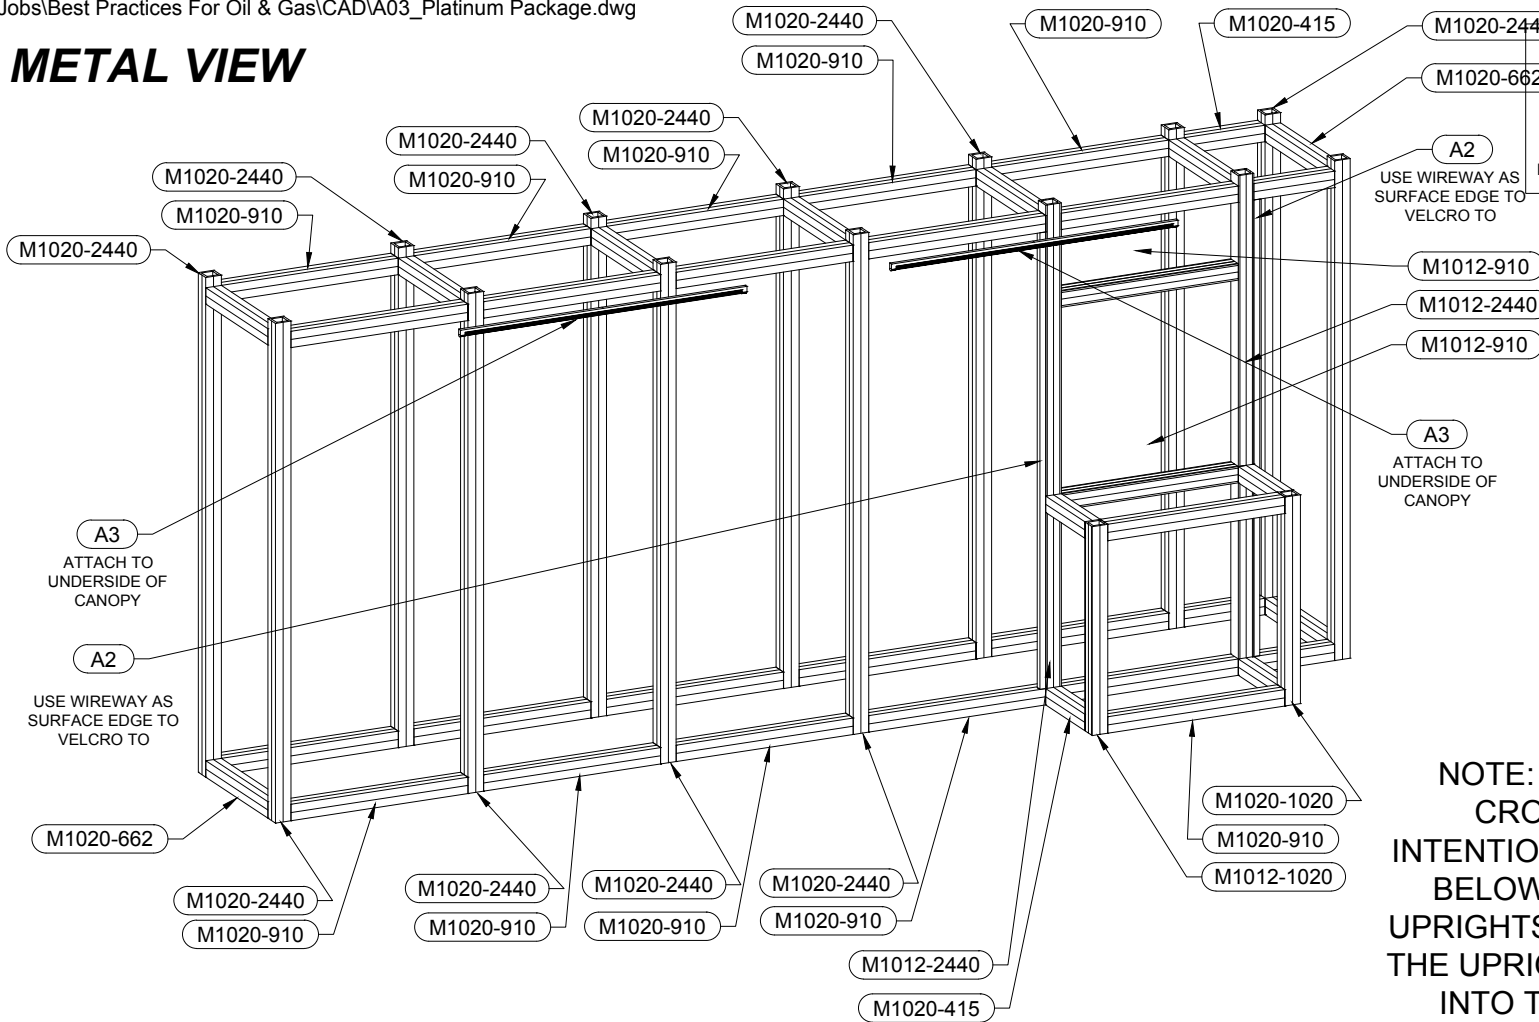

METAL VIEW

QTY 2

LEGENDS INCLUDE PARTS TO BUILD 2 TOTAL UNITS

NOTE: UPPER LEVEL OF CROSSPIECES ARE INTENTIONALLY INSTALLED 2" BELOW THE TOP OF THE UPRIGHTS. THIS IS TO ALLOW THE UPRIGHTS TO INTERLOCK INTO THE TOP CANOPY.