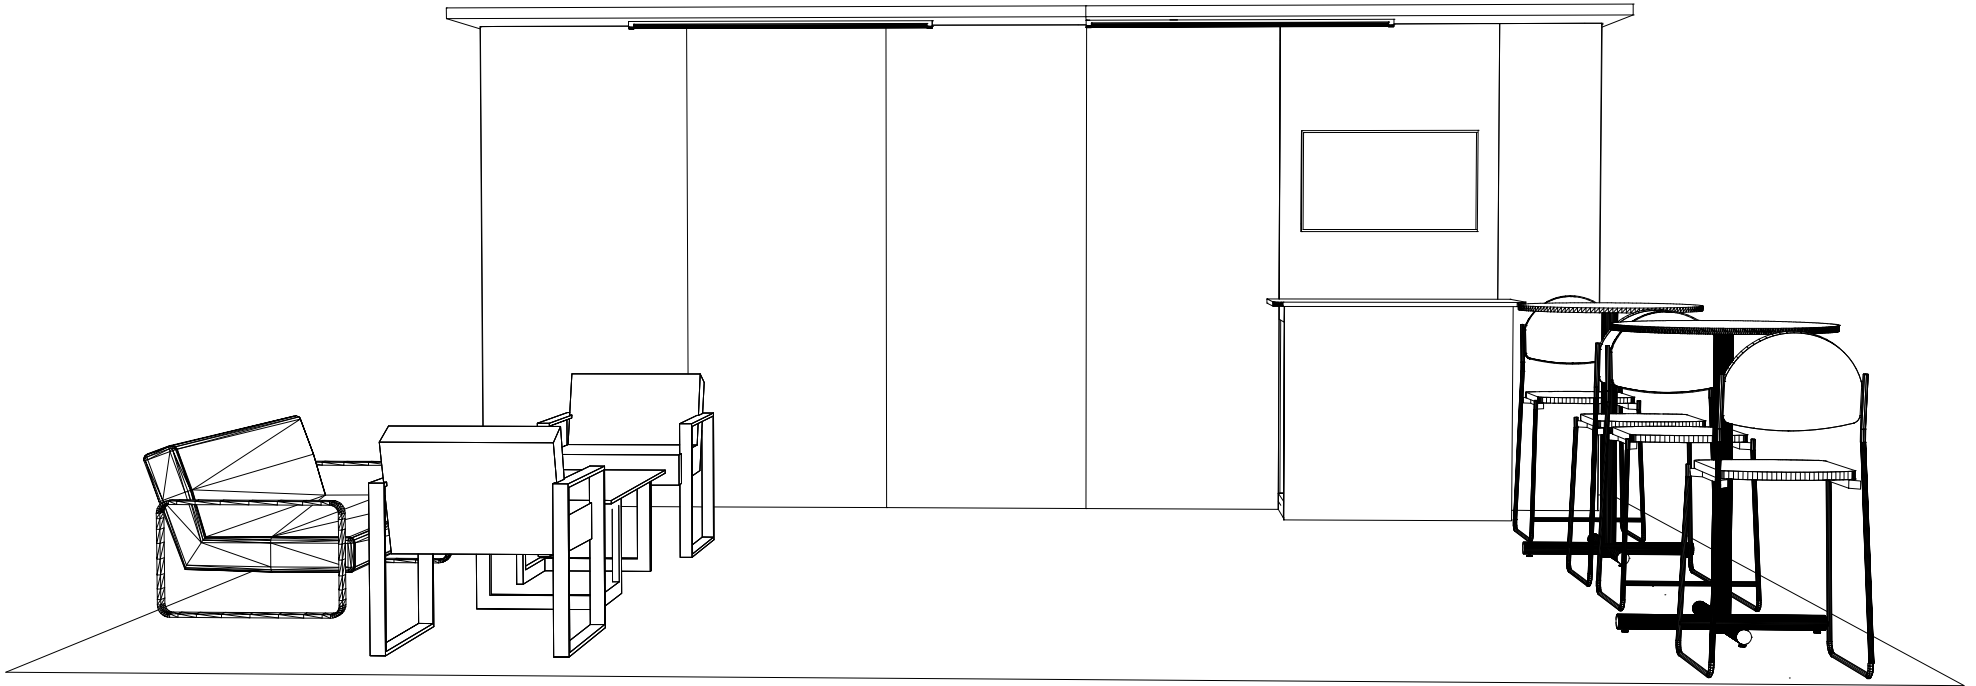

PERSPECTIVE 1

Drawing Name: A03_Platinum Package

Show Code: T165960918

Venue: Hyatt Regency Hill Country Resort & Spa

Show Name: Best Practices for Oil & Gas

Designer: A. BECKER

Account Exec: O. SHAIKH

Date: 4/11/2018

Rev. Date: 8/21/2018

Shepard Expo • shepardes.com

1531 Carroll Dr. NW
Atlanta, GA 30318

Tel: 404.720.8600
Fax: 404.720.8750