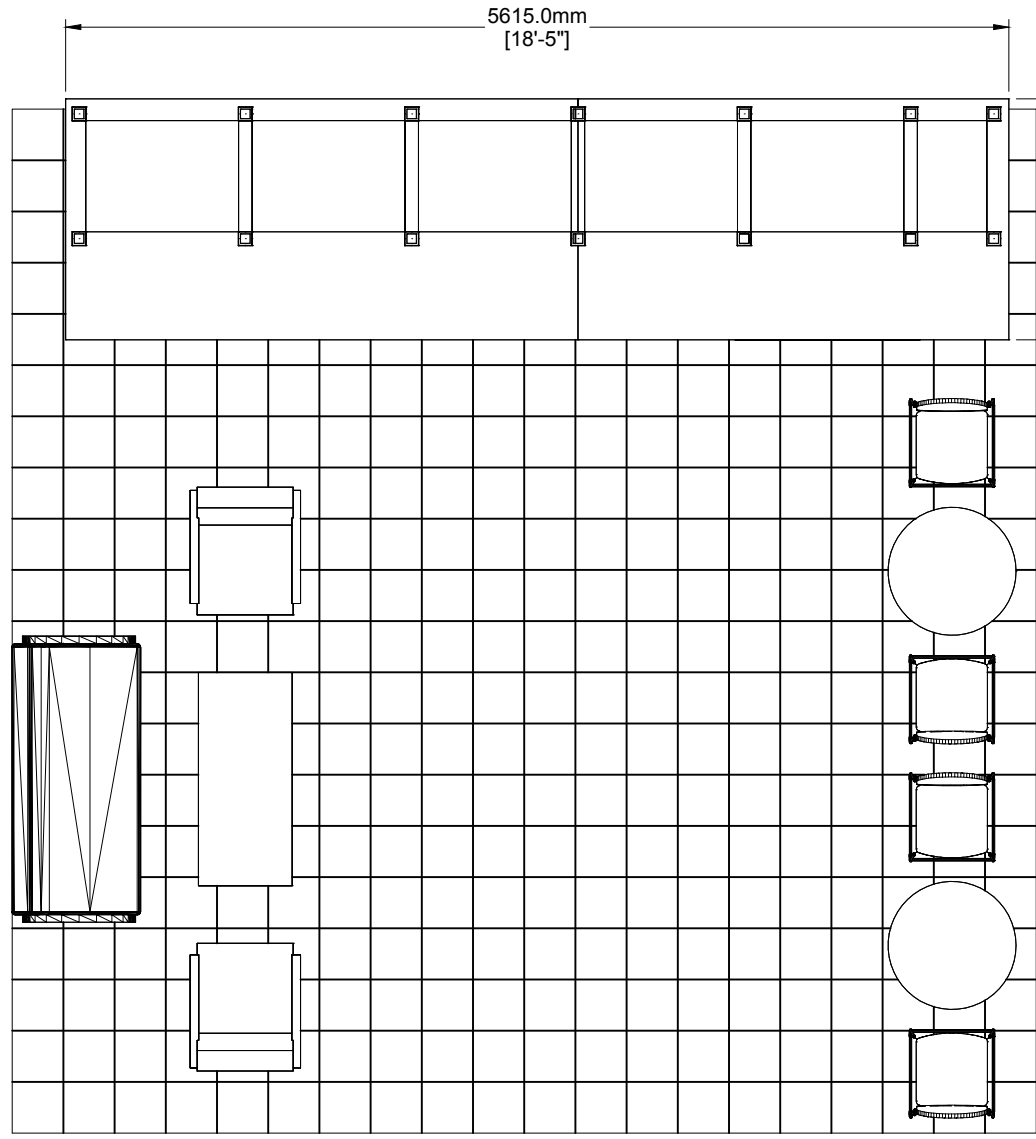

PLAN VIEW

CARPET SIZE: 20' x 20'

QTY 2
LEGENDS INCLUDE PARTS TO BUILD 2 TOTAL UNITS

Drawing Name: A03_Platinum Package
Show Code: T165960918
Venue: Hyatt Regency Hill Country Resort & Spa

Show Name: Best Practices for Oil & Gas
Designer: A. BECKER
Account Exec: O. SHAIKH
Date: 4/11/2018
Rev. Date: 8/21/2018

Shepard Expo • shepardes.com
1531 Carroll Dr. NW | Tel: 404.720.8600
Atlanta, GA 30318 | Fax: 404.720.8750