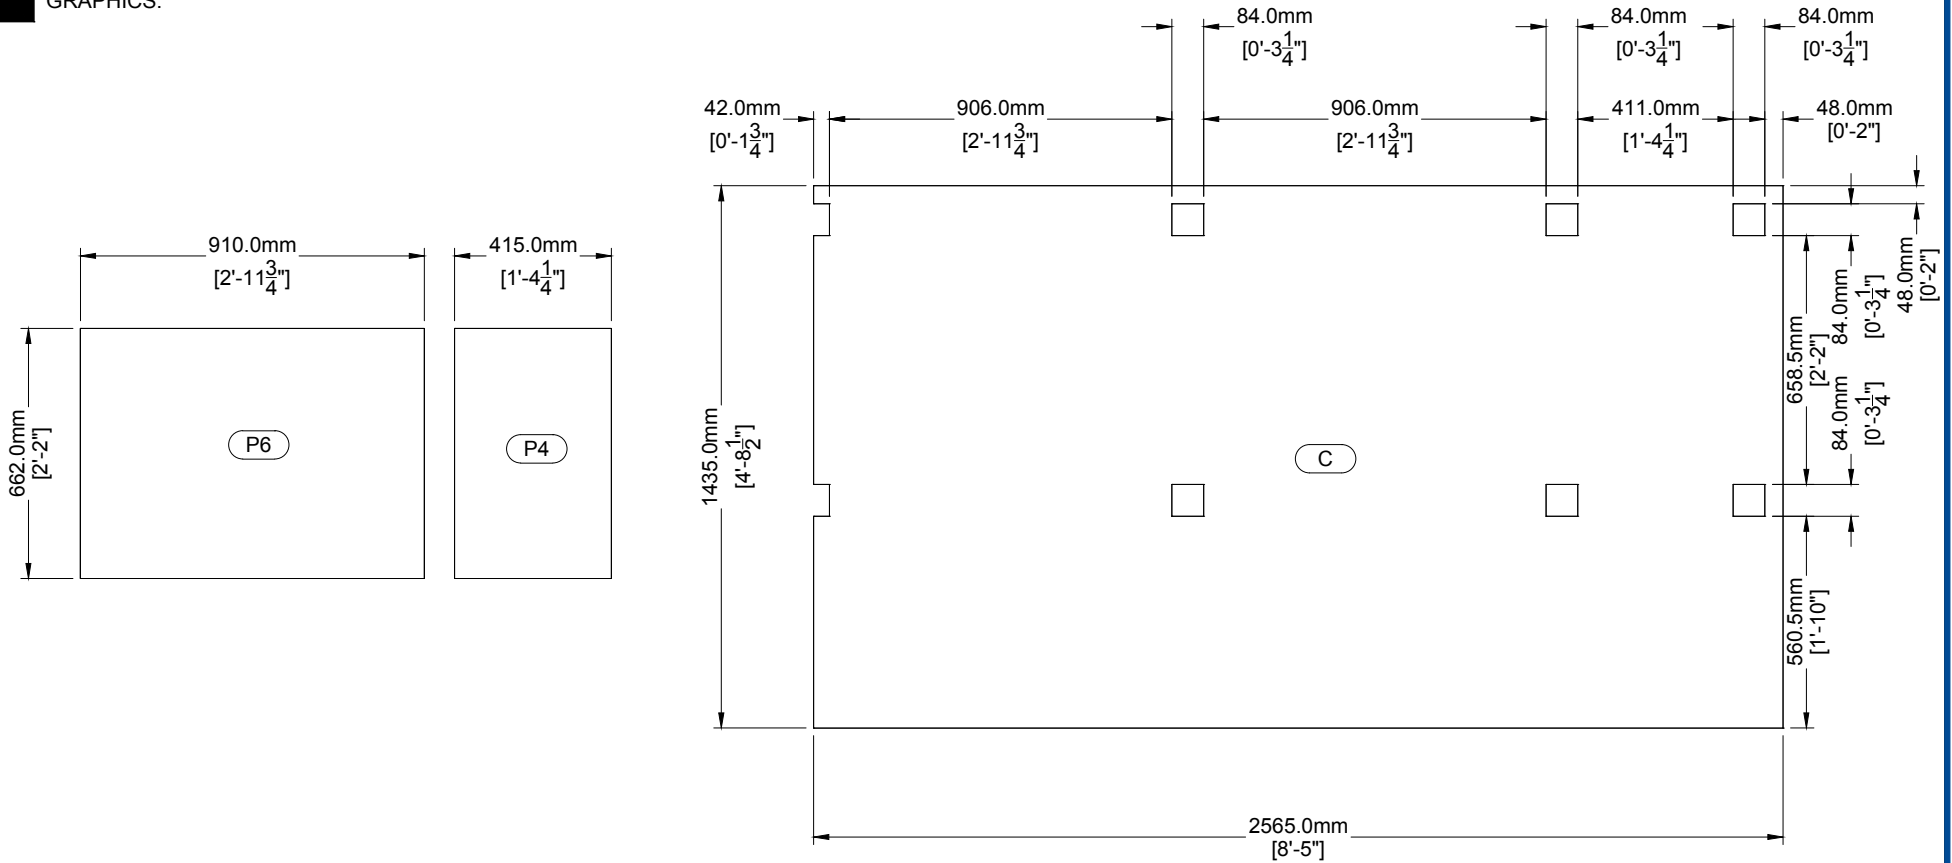

ROUTED CANOPY PATHS - PG.2

COLOR KEY

- PANEL:
- PLEXI:
- GRAPHICS:

Non-Art Panels (x2)								
#	Qty	Part Number	Color A	Color B	Length	Height	Material	Note
P1	2	MC-2242	White	White	16 3/4 [427]	88 1/4 [2242]	Trovicel	
P2	10	ME-2242	White	White	36 1/4 [922]	88 1/4 [2242]	Trovicel	
P3	2	ME-872	White	White	36 1/4 [922]	34 3/8 [872]	Trovicel	
P4	4	PNL_415-662	White	White	16 3/8 [415]	26 1/8 [662]	Gator51	
P5	2	PNL_492-1020	White	White	19 3/8 [492]	40 1/8 [1020]	Trovicel	
P6	4	PNL_822-2385	White	White	32 3/8 [822]	93 7/8 [2385]	Trovicel	
P7	20	PNL_910-662	White	White	35 7/8 [910]	26 1/8 [662]	Gator51	
P8	2	PNL_910-910	White	White	35 7/8 [910]	35 7/8 [910]	Mntr Brkt, Biscuits, In Channel	

Art Panels (x2)									
#	Qty	Part Number	Color A	Color B	Art	Length	Height	Material	Note
A	2	PNL_1030-2385	White	White	S	40 1/2 [1030]	93 7/8 [2385]	Trovicel	Art
B	2	PNL_1070-1370	White	White	S	42 1/8 [1070]	53 7/8 [1370]	Trovicel	Art
C	2	PNL_1079-1020	White	White	S	42 1/2 [1079]	40 1/8 [1020]	Trovicel	Art
D	2	PNL_2565-1435	White	White	S	101 [2565]	56 1/2 [1435]	Gator51	No Art, 8 Notches, See Dwg
E	2	PNL_3050-1435	White	White	S	120 1/8 [3050]	56 1/2 [1435]	Gator51	No Art, 8 Notches, See Dwg
F	2	PNL_495-2385	White	White	S	19 1/2 [495]	93 7/8 [2385]	Trovicel	Art
G	2	PNL_950-2385	White	White	S	37 3/8 [950]	93 7/8 [2385]	Trovicel	Art
H	4	PNL_990-2385	White	White	S	39 [990]	93 7/8 [2385]	Trovicel	Art

Drawing Name: A03_Platinum Package
Show Code: T165960918
Venue: Hyatt Regency Hill Country Resort & Spa

Show Name: Best Practices for Oil & Gas
Designer: A. BECKER
Account Exec: O. SHAIKH
Date: 4/11/2018
Rev. Date: 8/21/2018

Shepard Expo • shepardes.com
1531 Carroll Dr. NW | Tel: 404.720.8600
Atlanta, GA 30318 | Fax: 404.720.8750