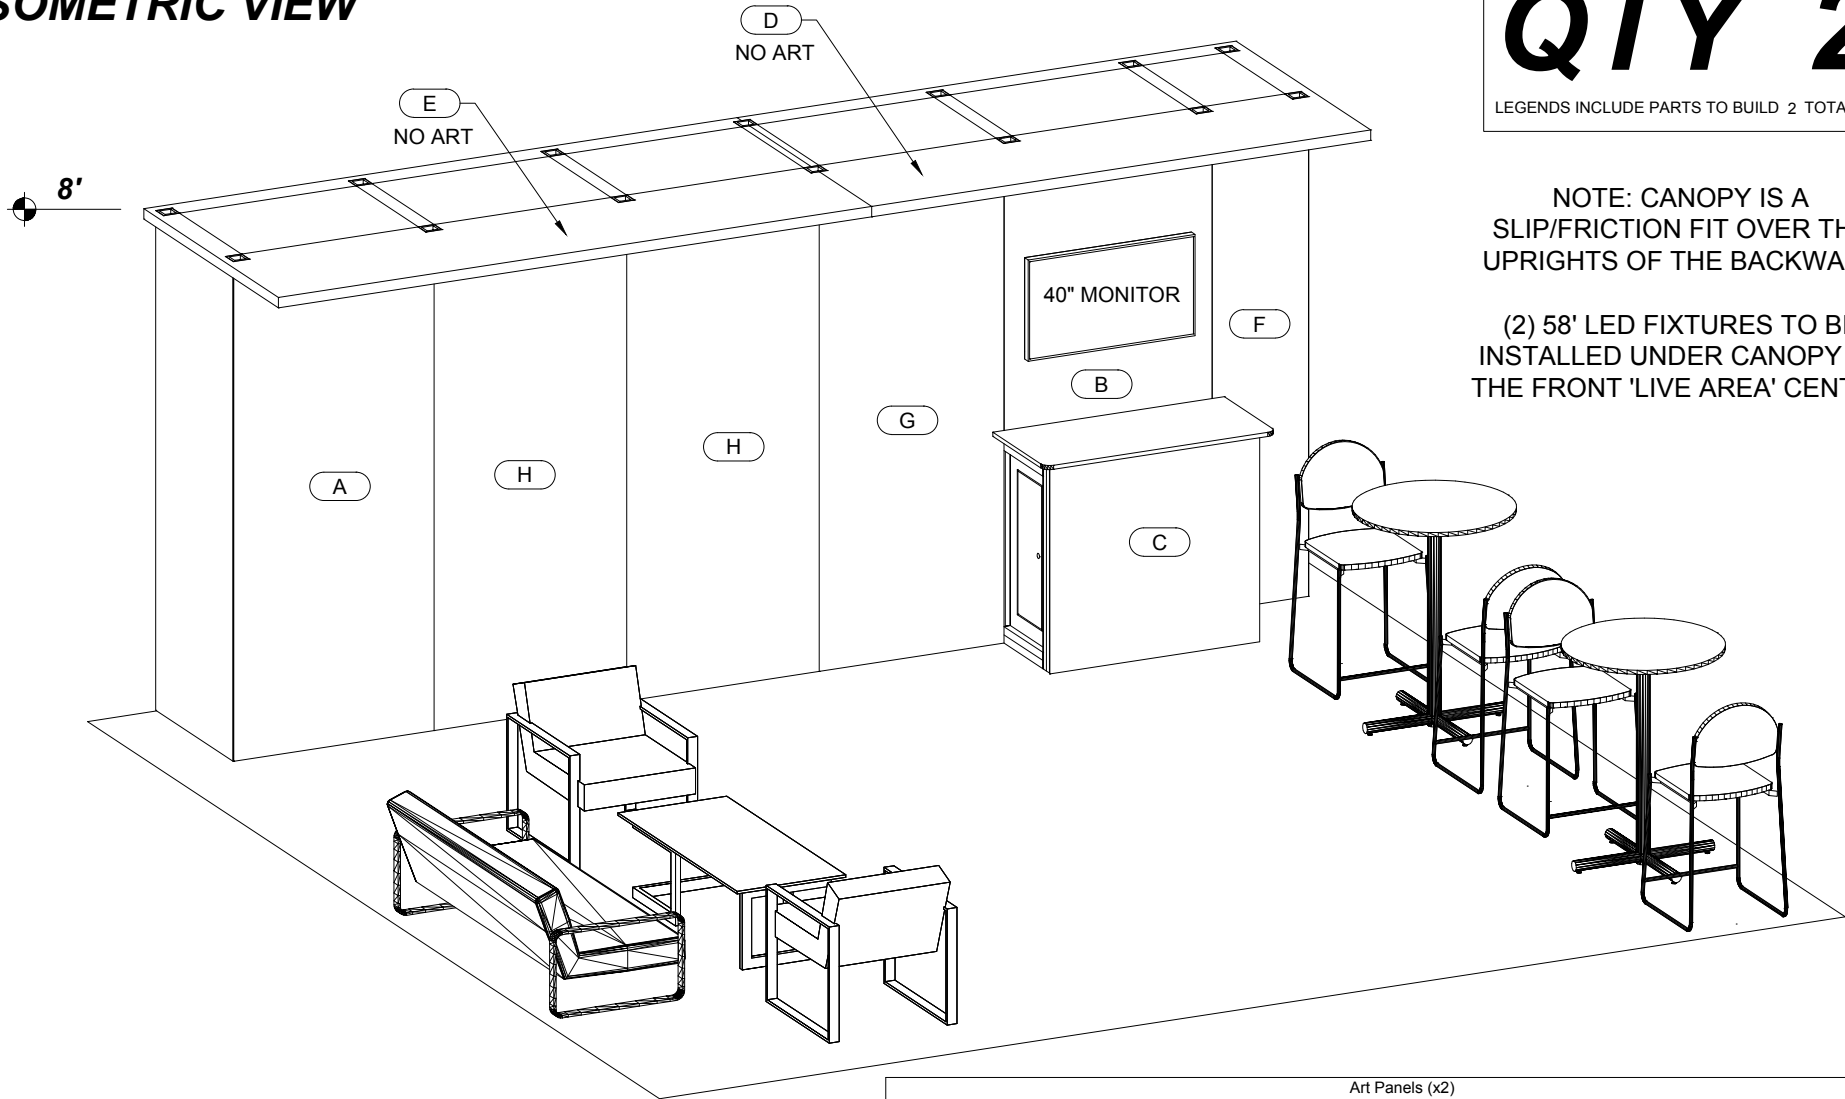

ISOMETRIC VIEW

QTY 2

LEGENDS INCLUDE PARTS TO BUILD 2 TOTAL UNITS

NOTE: CANOPY IS A SLIP/FRICTION FIT OVER THE UPRIGHTS OF THE BACKWALL.

(2) 58' LED FIXTURES TO BE INSTALLED UNDER CANOPY AT THE FRONT 'LIVE AREA' CENTER