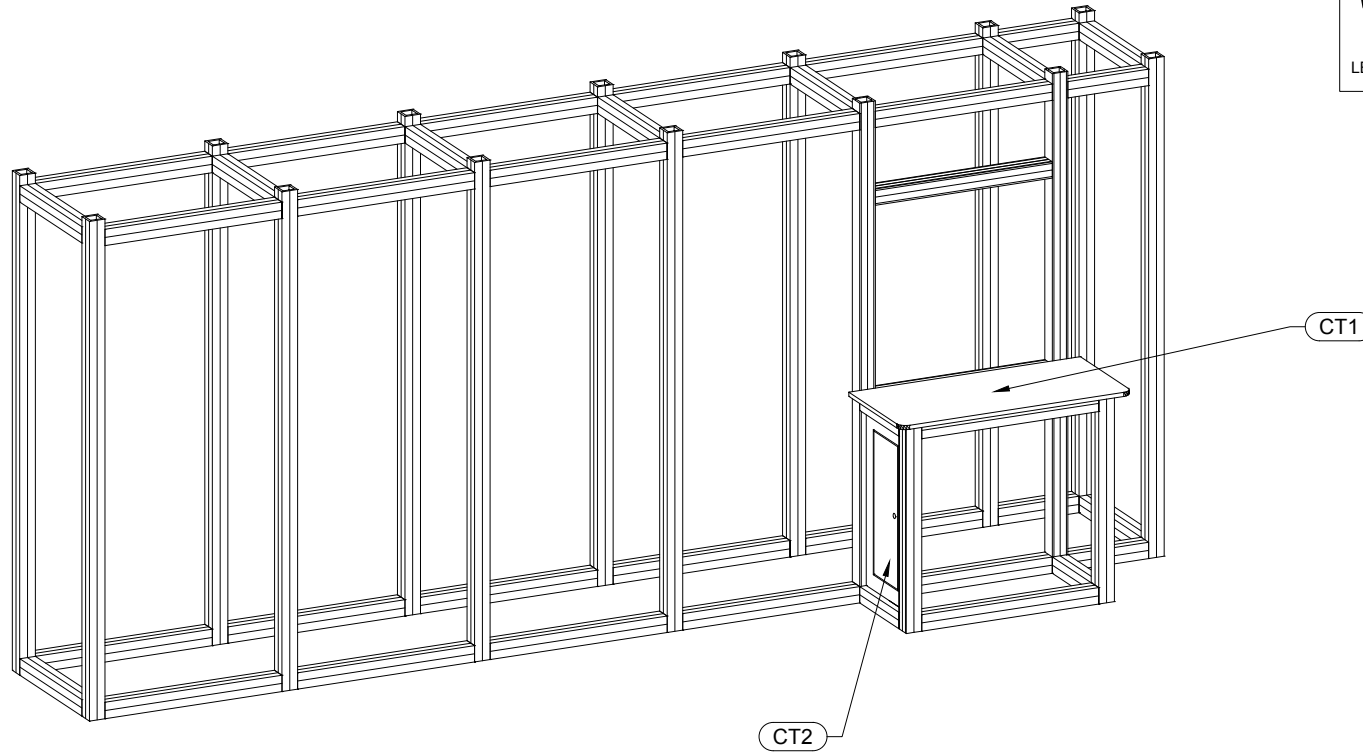

CTOPS & SHELVES

QTY 2
LEGENDS INCLUDE PARTS TO BUILD 2 TOTAL UNITS

Other Items (x2)							
#	Qty	Part Number	Clr/Mtrl	Width	Length	Type	Note
CT1	2	M02CE11CT	White	46 7/8 [1190]	21 7/8 [555]	MELAMIN-19	See Dwg
CT2	2	MC-860SW	White	16 3/8 [415]	33 7/8 [860]	MELAMIN-19	

Drawing Name: A03_Platinum Package
Show Code: T165960918
Venue: Hyatt Regency Hill Country Resort & Spa

Show Name: Best Practices for Oil & Gas
Designer: A. BECKER
Account Exec: O. SHAIKH
Date: 4/11/2018
Rev. Date: 8/21/2018

Shepard Expo • shepardes.com
1531 Carroll Dr. NW | Tel: 404.720.8600
Atlanta, GA 30318 | Fax: 404.720.8750